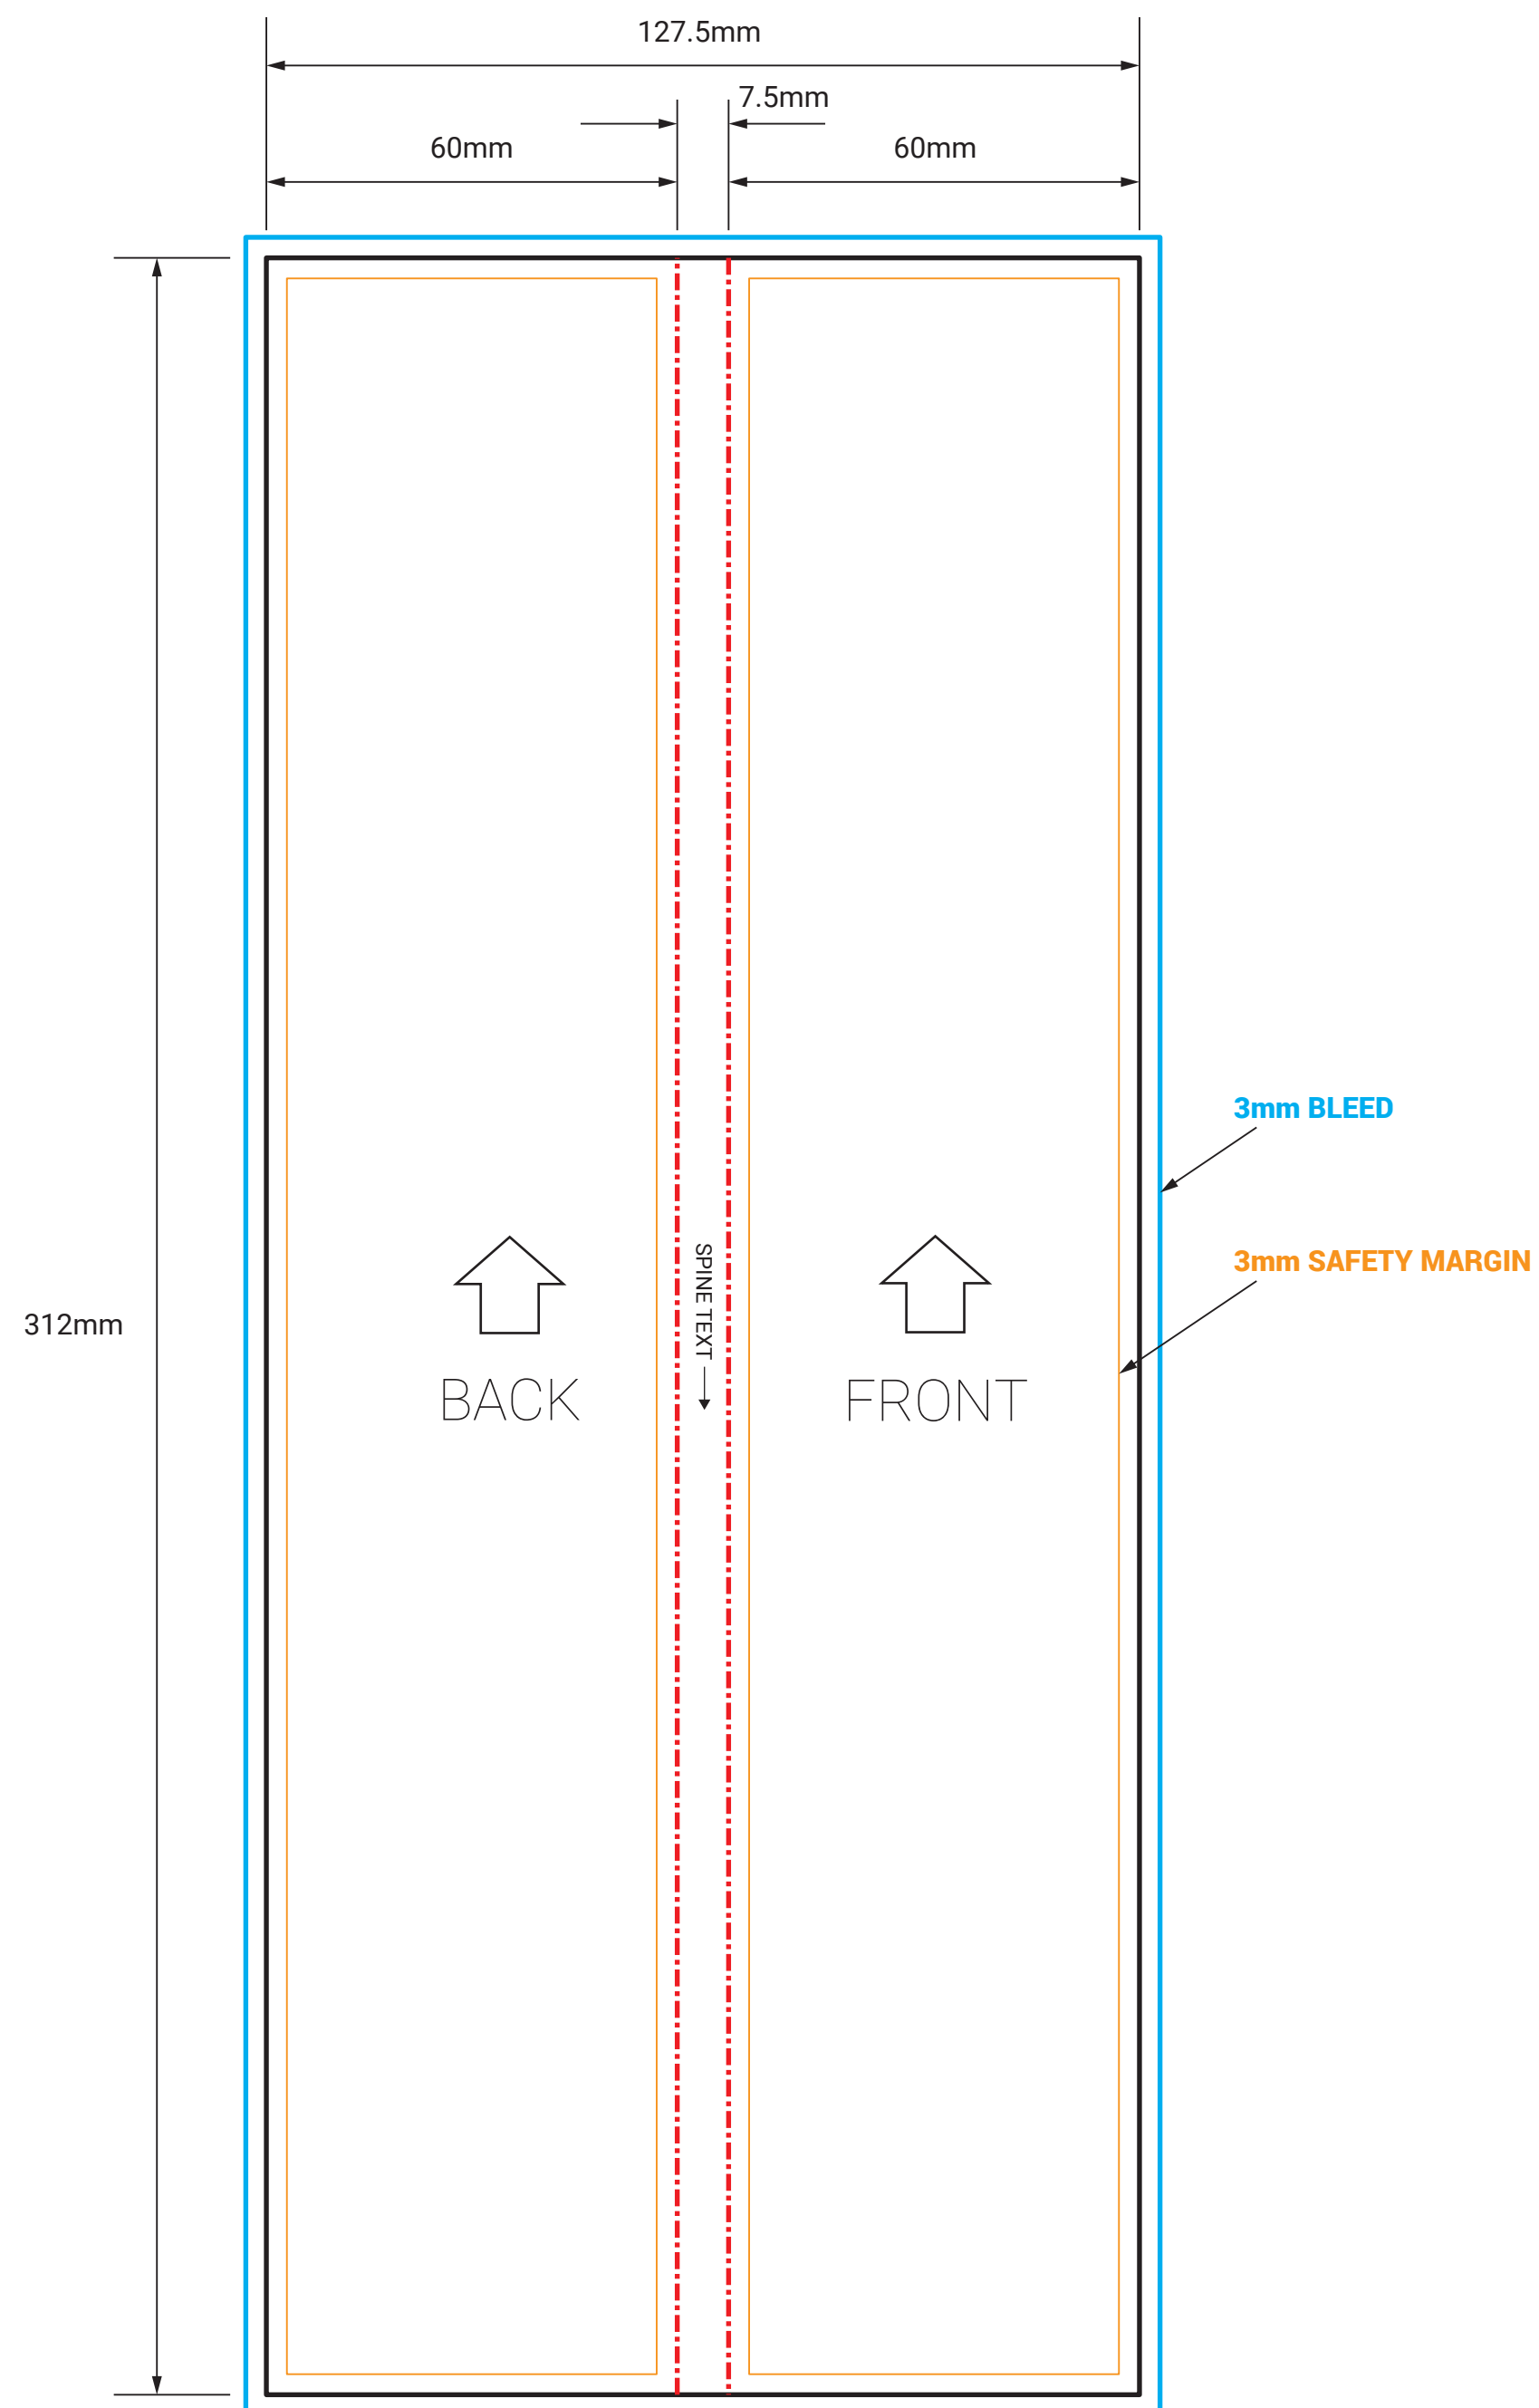

12 INCH DOUBLE GATEFOLD JACKET OBI STRIP - SPINE WRAP

IMPORTANT

- IMPORTANT INFO SHOULD MUST BE INSIDE SAFETY MARGINS
- FINAL ART MUST HAVE 3MM BLEED ON EACH CUT EDGE
- FINAL ART MUST BE CMYK AND 300 DPI
- PLEASE OUTLINE ALL FONTS
- SAVE ART AS PRINT READY PDF (Acrobat 6.0 (PDF 1.5) or higher)