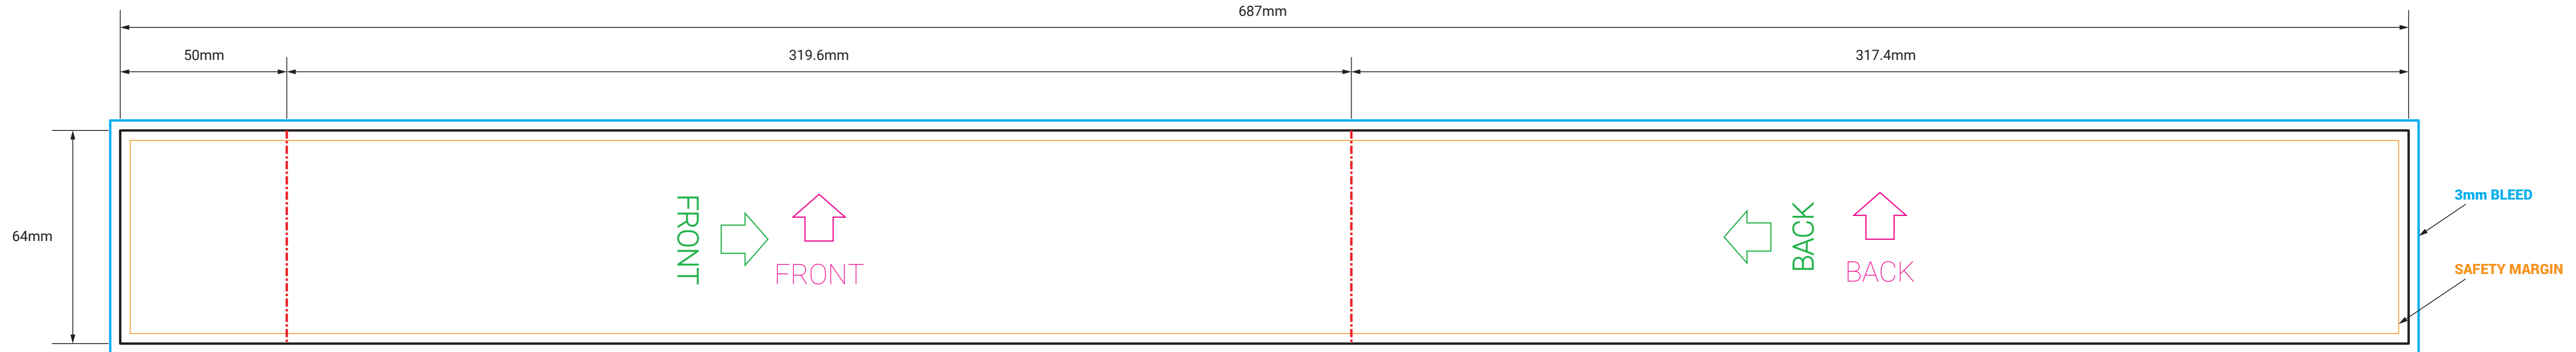

# 12 INCH OBI STRIP - WRAP BAND

VERTICAL WRAP

HORIZONTAL WRAP

**!** DO NOT INCLUDE THE TEMPLATE OR ANY OTHER NON-PRINT INFO IN THE FINAL PRINT READY PDF ART FILE.

**IMPORTANT**

- IMPORTANT INFO SHOULD MUST BE INSIDE SAFETY MARGINS
- FINAL ART MUST HAVE 3MM BLEED ON EACH CUT EDGE
- FINAL ART MUST BE CMYK AND 300 DPI
- PLEASE OUTLINE ALL FONTS
- SAVE ART AS PRINT READY PDF (Acrobat 6.0 (PDF 1.5) or higher)

- CUT
- FOLD
- BLEED
- SAFETY