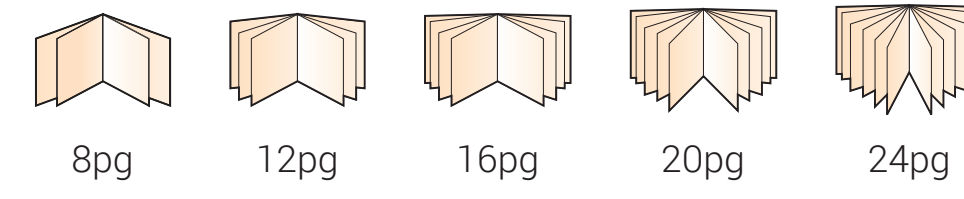

# STAPLED 12" VINYL BOOKLET 8 PAGE to 24 PAGE

**LAYOUT:**  
\*PAGES MUST BE LAYED OUT IN PRINTER'S PAIRS:

<b>4 PG</b> Back Front 4 1 2 3	<b>20 PG</b> Back Front 20 1 2 19 18 3 4 17 16 5 6 15 14 7 8 13 12 9 10 11
<b>8 PG</b> Back Front 8 1 2 7 6 3 4 5	<b>24 PG</b> Back Front 24 1 2 23 22 3 4 21 20 5 6 19 18 7 8 17 16 9 10 15 14 11 8 9
<b>12 PG</b> Back Front 12 1 2 11 10 3 4 9 8 5 6 7	
<b>16 PG</b> Back Front 16 1 2 15 14 3 4 13 12 5 6 11 10 7 8 9	