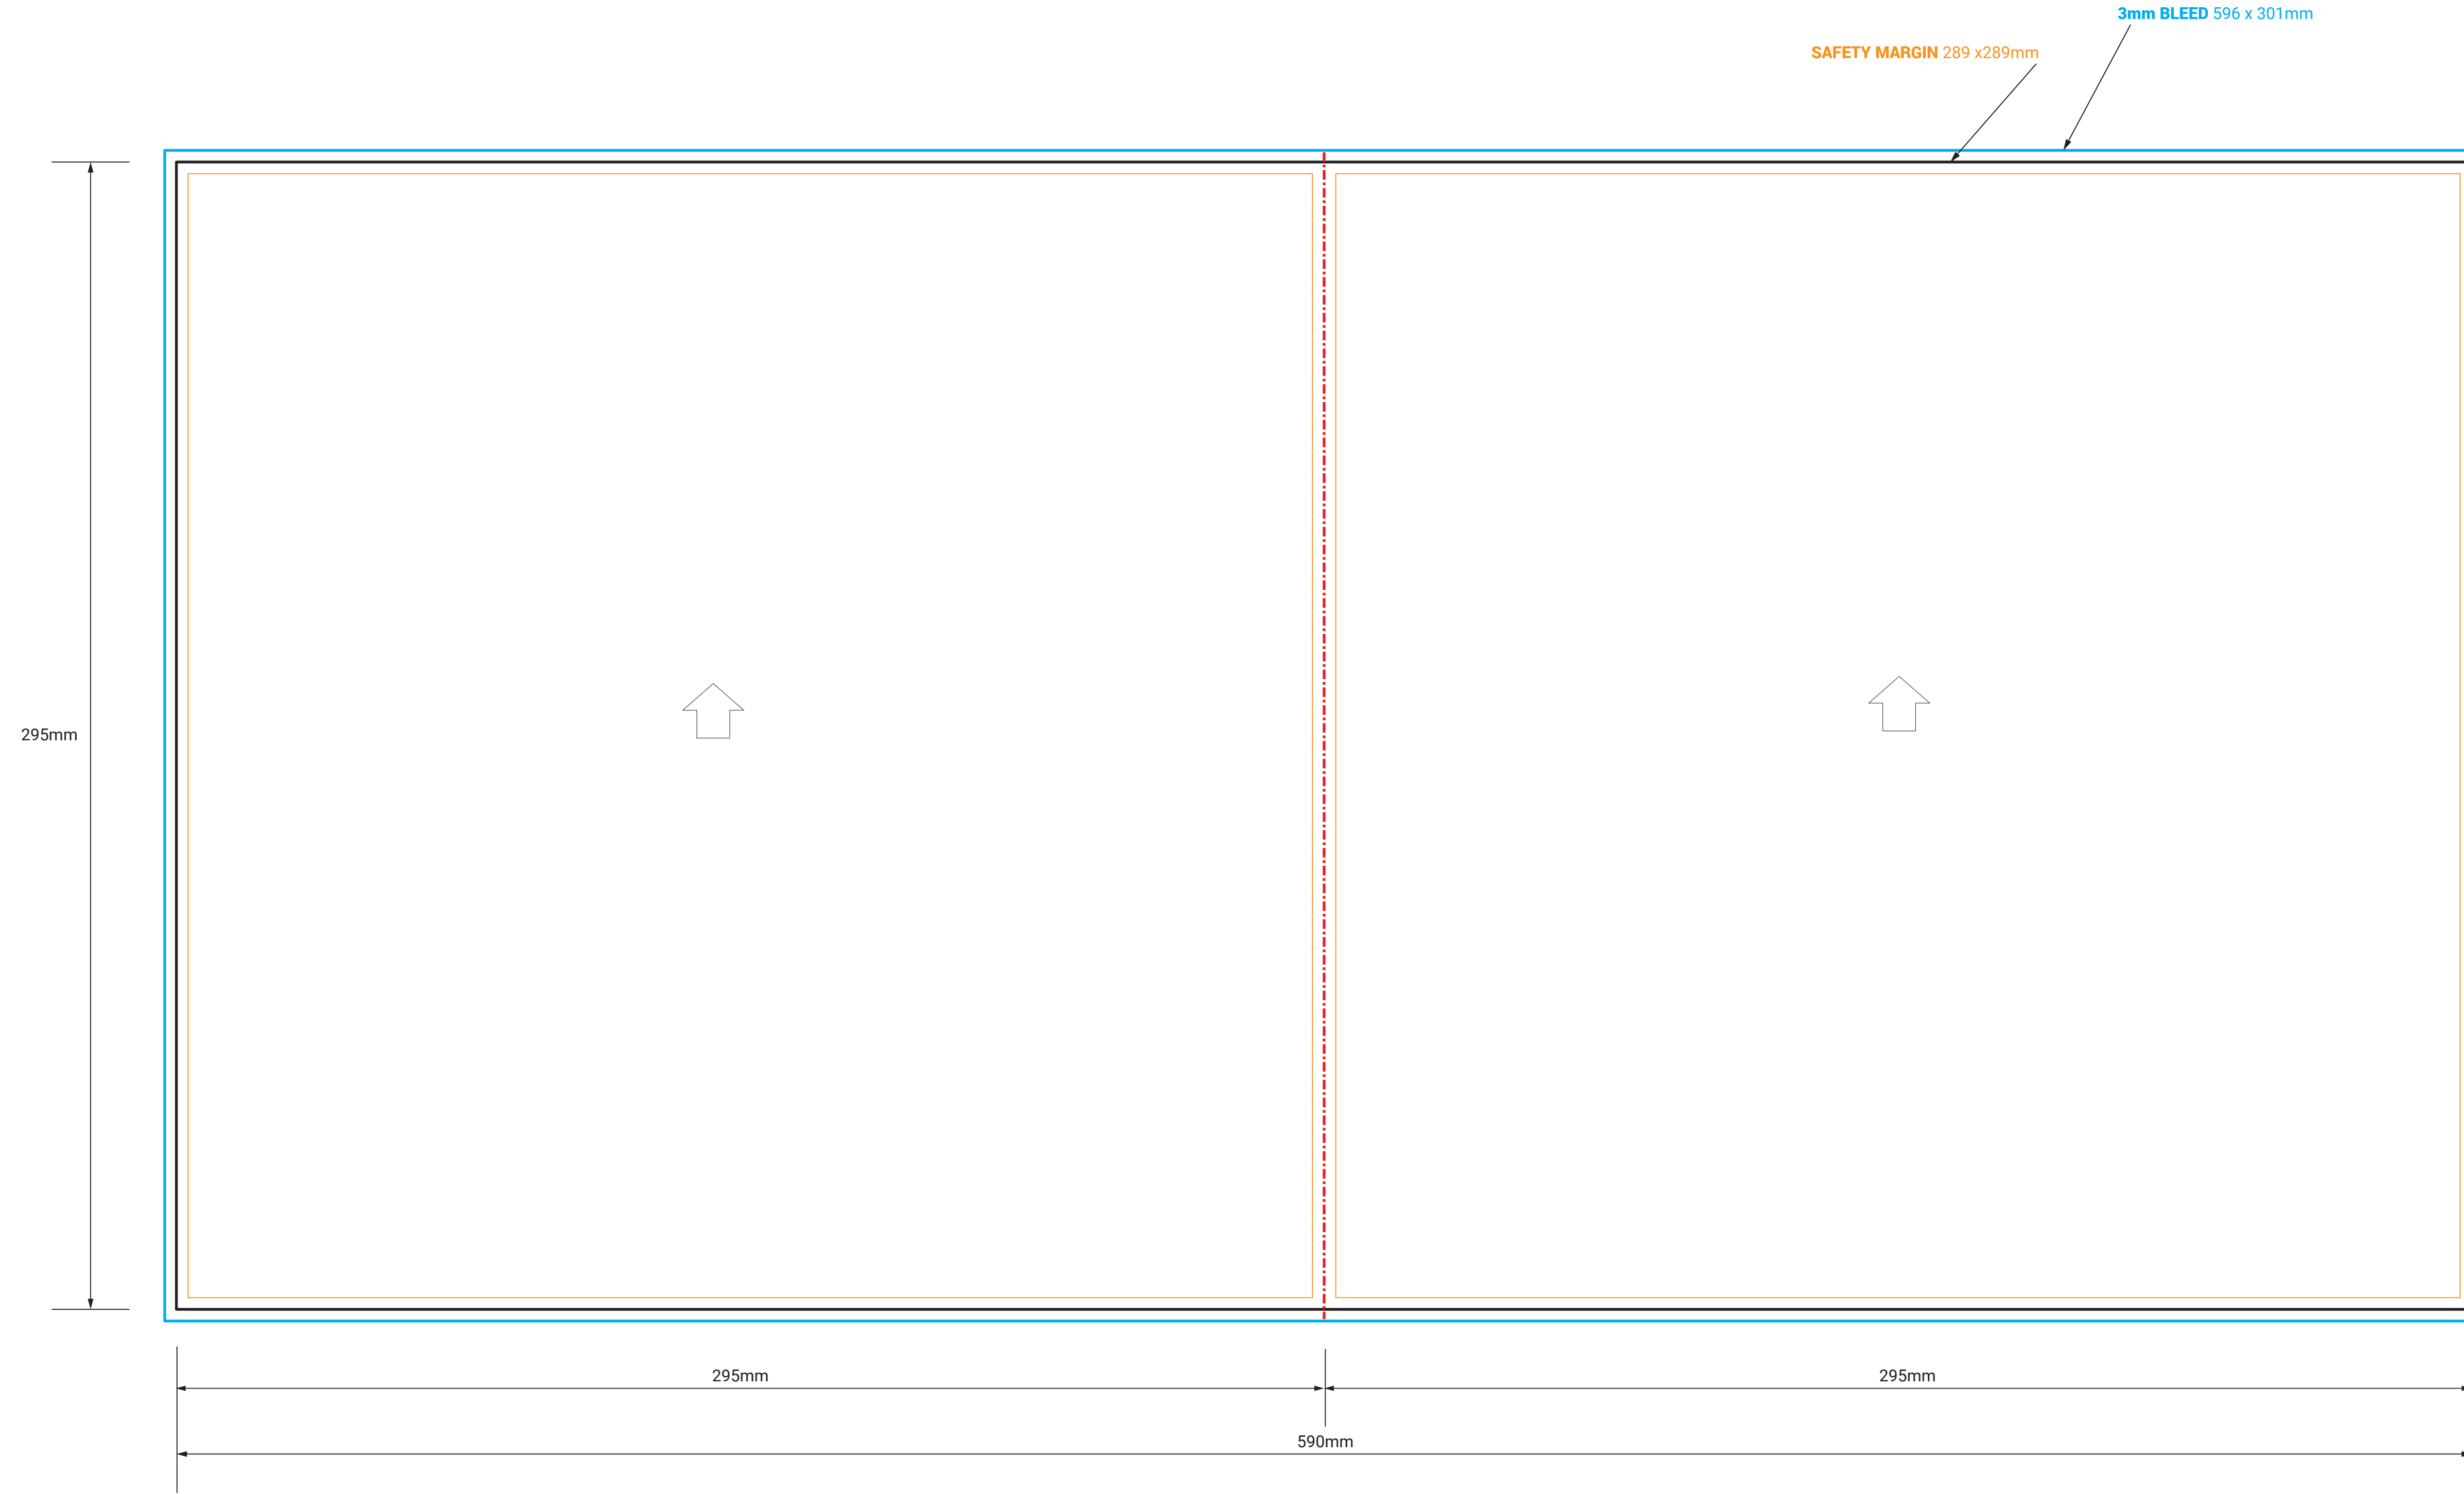

# STAPLED 12" VINYL BOOKLET 8 PAGE to 24 PAGE

**LAYOUT:**  
\*PAGES MUST BE LAYED OUT IN PRINTER'S PAIRS:

<b>4 PG</b> Back Front 4 1 2 3	<b>20 PG</b> Back Front 20 1 2 19 18 3 4 17 16 5 6 15 14 7 8 13 12 9 10 11
<b>8 PG</b> Back Front 8 1 2 7 6 3 4 5	<b>24 PG</b> Back Front 24 1 2 23 22 3 4 21 20 5 6 19 18 7 8 17 16 9 10 15 14 11 8 9
<b>12 PG</b> Back Front 12 1 2 11 10 3 4 9 8 5 6 7	
<b>16 PG</b> Back Front 16 1 2 15 14 3 4 13 12 5 6 11 10 7 8 9	

**DO NOT INCLUDE THE TEMPLATE OR ANY OTHER NON-PRINT INFO IN THE FINAL PRINT READY PDF ART FILE.**