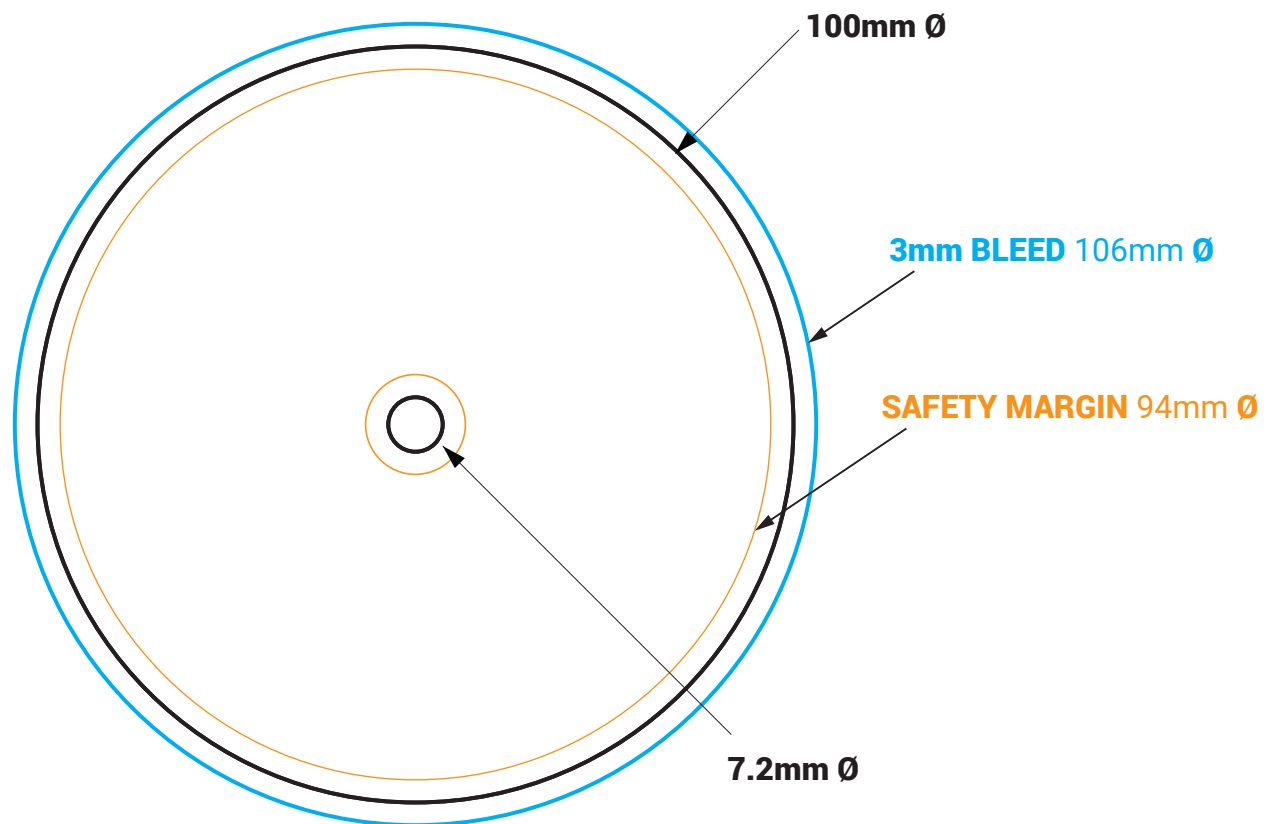

Vinyl Label 10 inch or 12 inch

! DO NOT CUT THE CENTRE HOLE OUT OF THE ARTWORK.
ART MUST BE SET UP AS A SOLID CIRCLE

! DO NOT INCLUDE THE TEMPLATE OR ANY OTHER NON-PRINT
INFO IN THE FINAL PRINT READY PDF ART FILE.

IMPORTANT

- IMPORTANT INFO SHOULD MUST BE INSIDE SAFETY MARGINS
- FINAL ART MUST HAVE 3MM BLEED ON EACH CUT EDGE
- FINAL ART MUST BE CMYK AND 300 DPI
- PLEASE OUTLINE ALL FONTS
- SAVE ART AS PRINT READY PDF (Acrobat 6.0 (PDF 1.5) or higher)