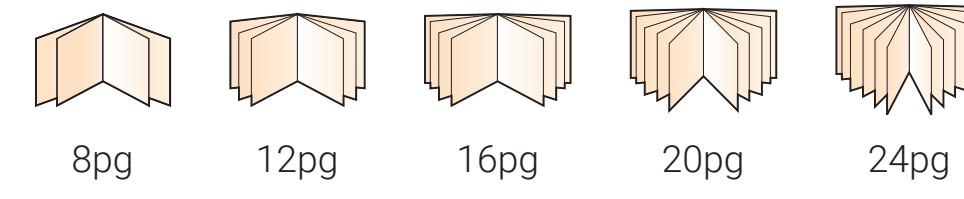

# STAPLED 12" VINYL BOOKLET 8 PAGE to 24 PAGE

3mm BLEED 606 x 306mm  
SAFETY MARGIN 294 x 294mm

**LAYOUT:**  
\*PAGES MUST BE LAYED OUT IN PRINTER'S PAIRS:

<b>4 PG</b> Back Front 4 1 2 3	<b>20 PG</b> Back Front 20 1 2 19 18 3 4 17 16 5 6 15 14 7 8 13 12 9 10 11
<b>8 PG</b> Back Front 8 1 2 7 6 3 4 5	<b>24 PG</b> Back Front 24 1 2 23 22 3 4 21 20 5 6 19 18 7 8 17 16 9 10 15 14 11 8 9
<b>12 PG</b> Back Front 12 1 2 11 10 3 4 9 8 5 6 7	
<b>16 PG</b> Back Front 16 1 2 15 14 3 4 13 12 5 6 11 10 7 8 9	