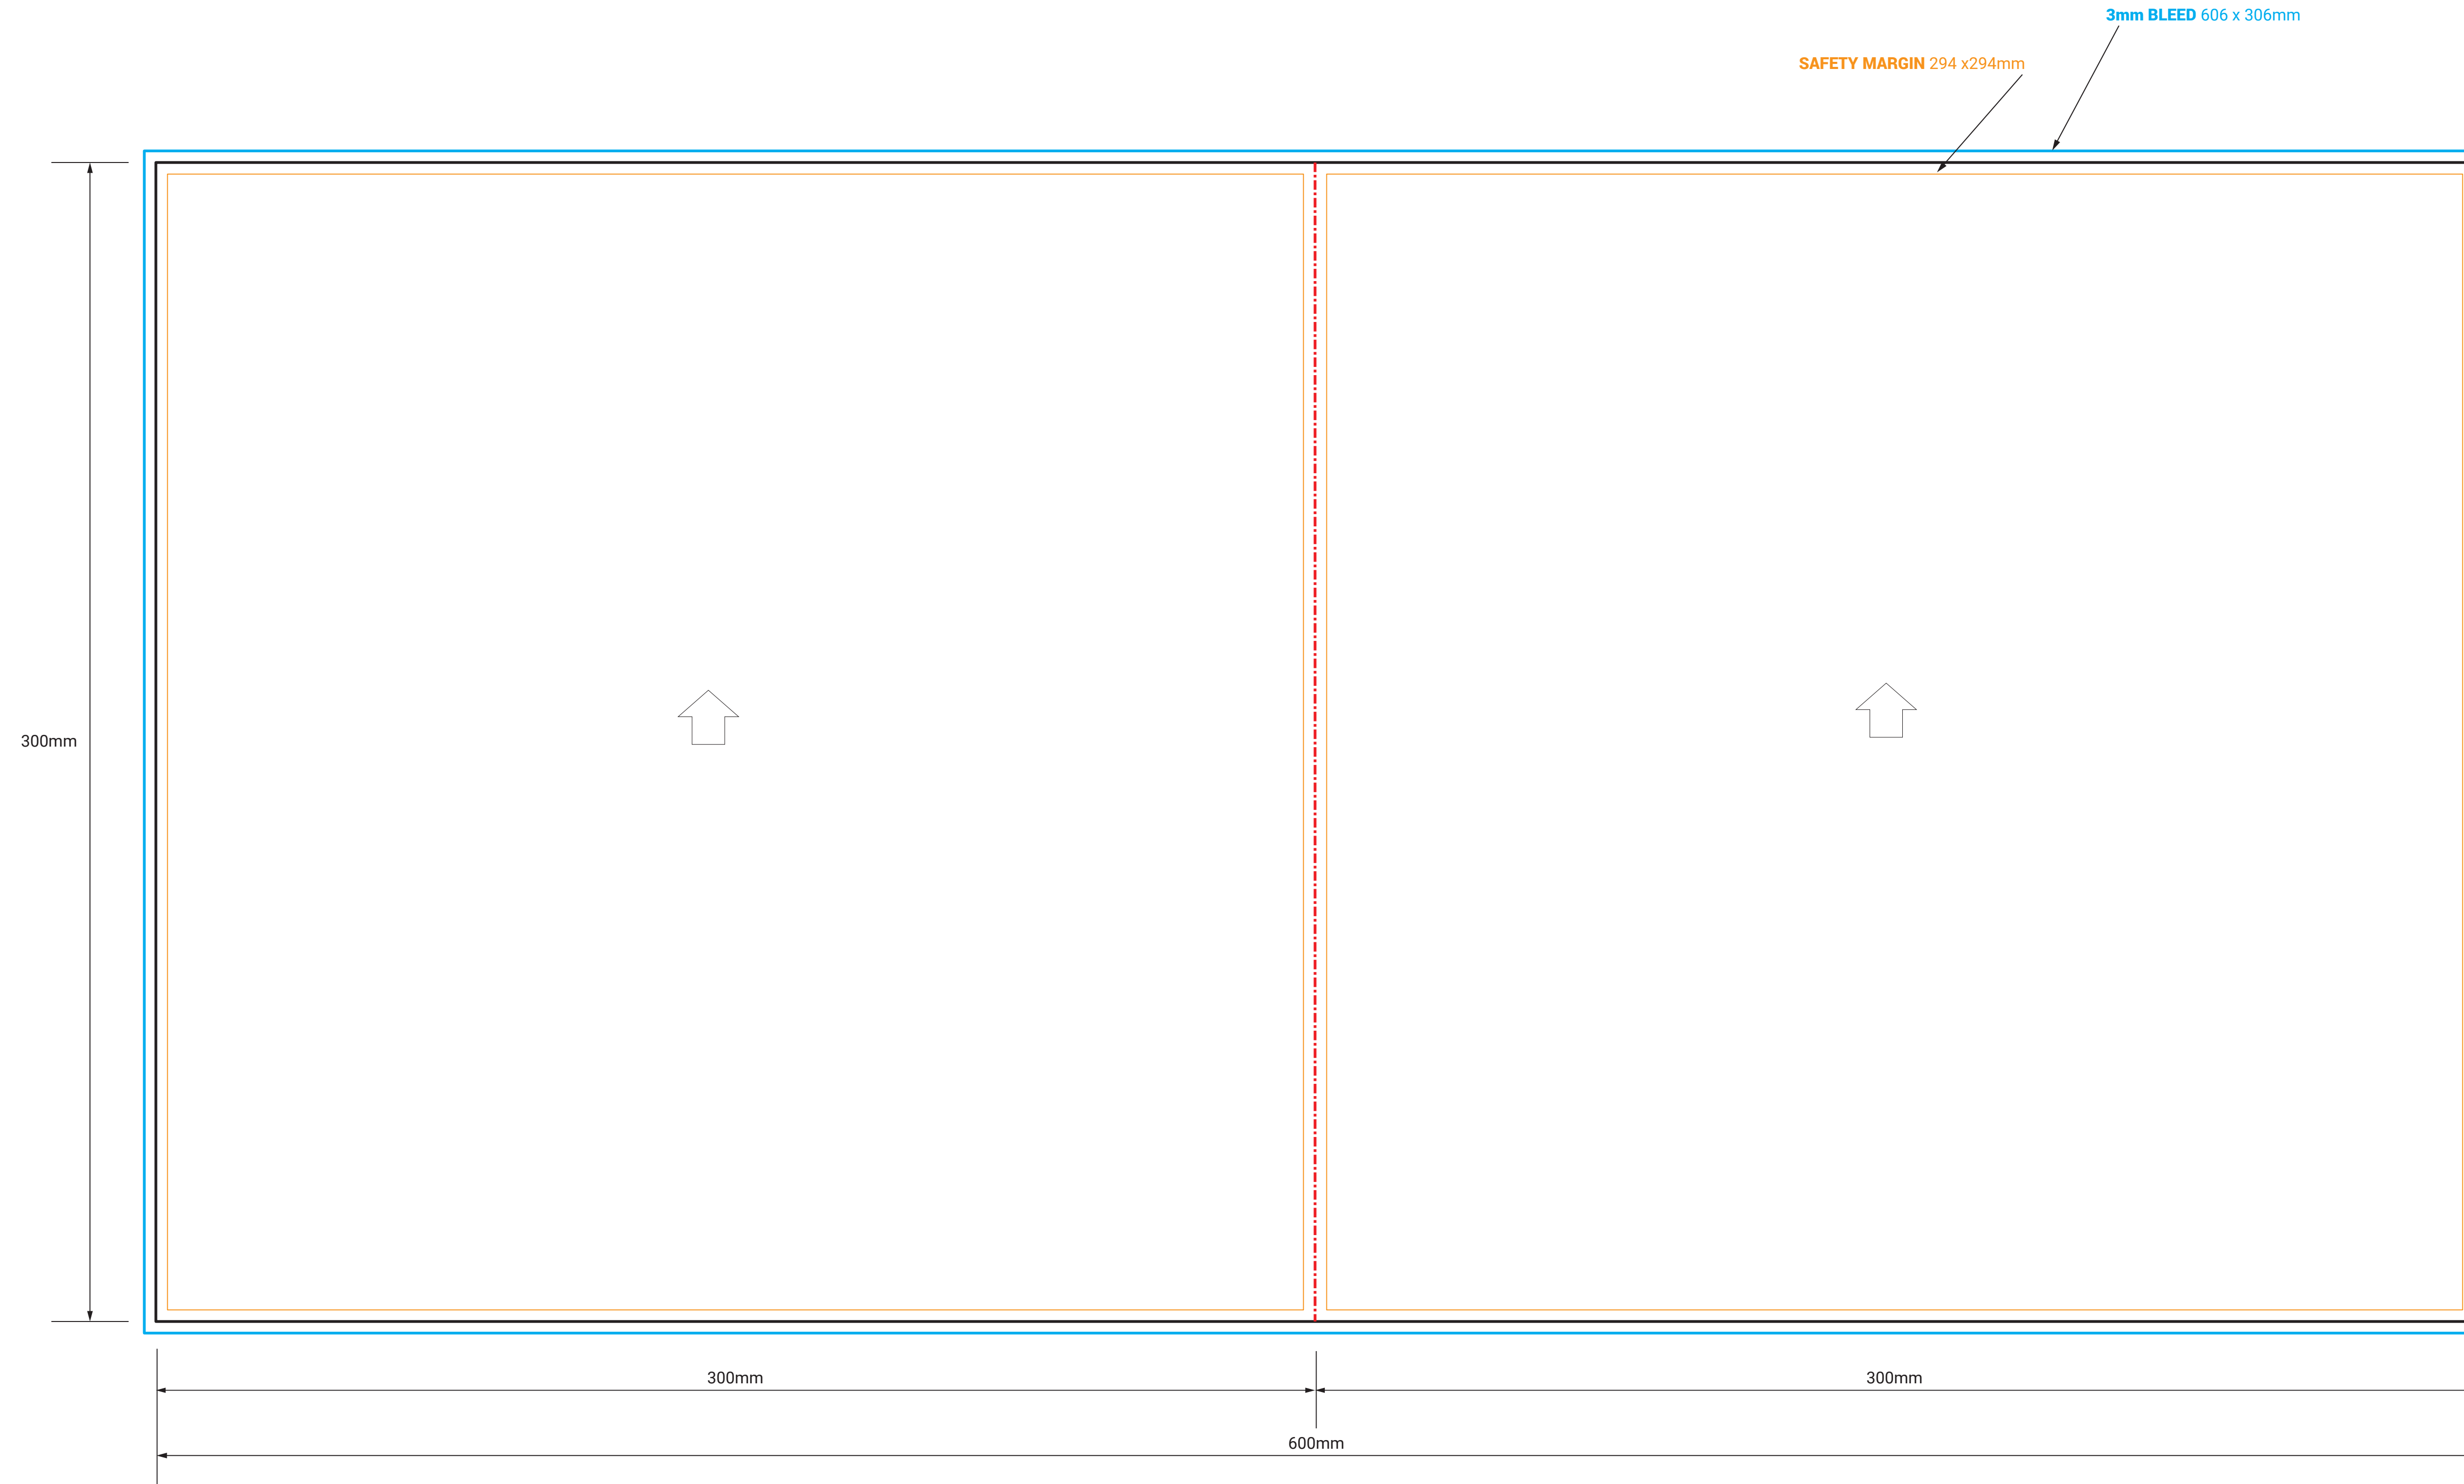

# STAPLED 12" VINYL BOOKLET 8 PAGE to 24 PAGE

3mm BLEED 606 x 306mm  
SAFETY MARGIN 294 x 294mm

**LAYOUT:**  
\*PAGES MUST BE LAYED OUT IN PRINTER'S PAIRS:

<b>4 PG</b> Back Front 4 1 2 3	<b>20 PG</b> Back Front 20 1 2 19 18 3 4 17 16 5 6 15 14 7 8 13 12 9 10 11
<b>8 PG</b> Back Front 8 1 2 7 6 3 4 5	<b>24 PG</b> Back Front 24 1 2 23 22 3 4 21 20 5 6 19 18 7 8 17 16 9 10 15 14 11 8 9
<b>12 PG</b> Back Front 12 1 2 11 10 3 4 9 8 5 6 7	
<b>16 PG</b> Back Front 16 1 2 15 14 3 4 13 12 5 6 11 10 7 8 9	

**DO NOT INCLUDE THE TEMPLATE OR ANY OTHER NON-PRINT INFO IN THE FINAL PRINT READY PDF ART FILE.**