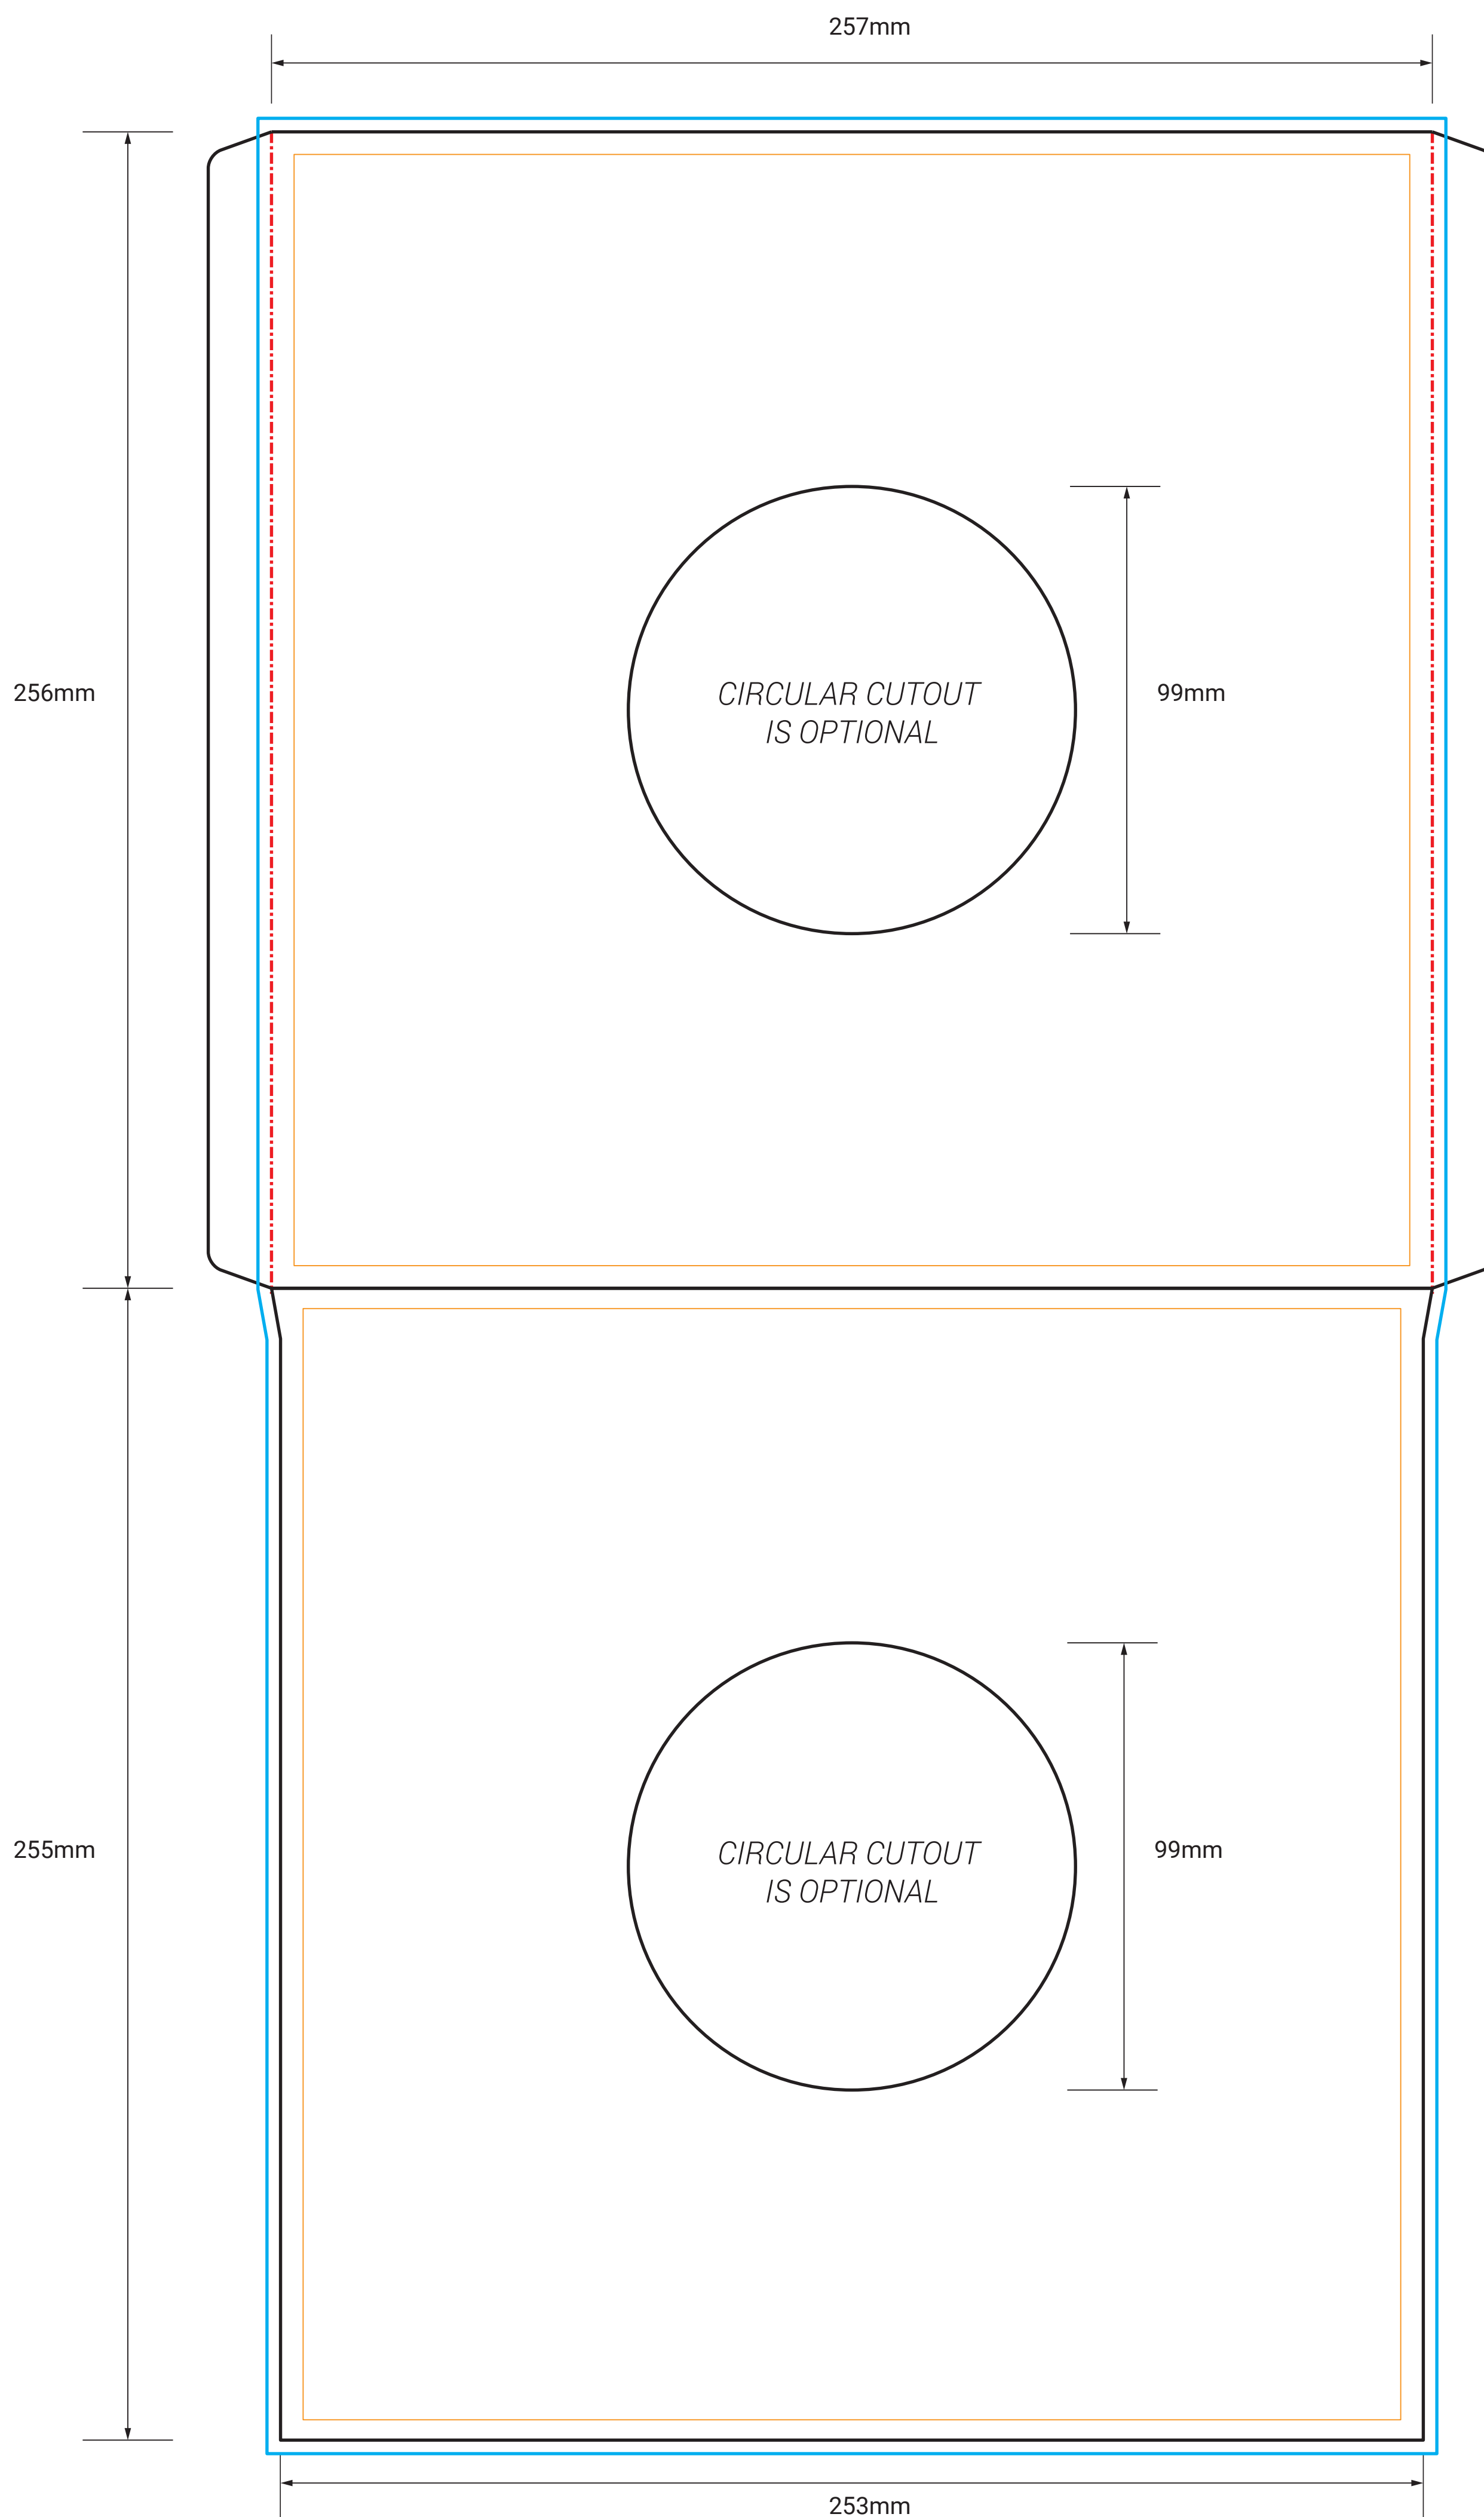

VINYL 10 INCH INNER SLEEVE

IMPORTANT

- IMPORTANT INFO SHOULD BE INSIDE SAFETY MARGINS
- FINAL ART MUST HAVE 3MM BLEED ON EACH CUT EDGE
- FINAL ART MUST BE CMYK AND 300 DPI
- PLEASE OUTLINE ALL FONTS
- SAVE ART AS PRINT READY PDF (Acrobat 6.0 (PDF 1.5) or higher)