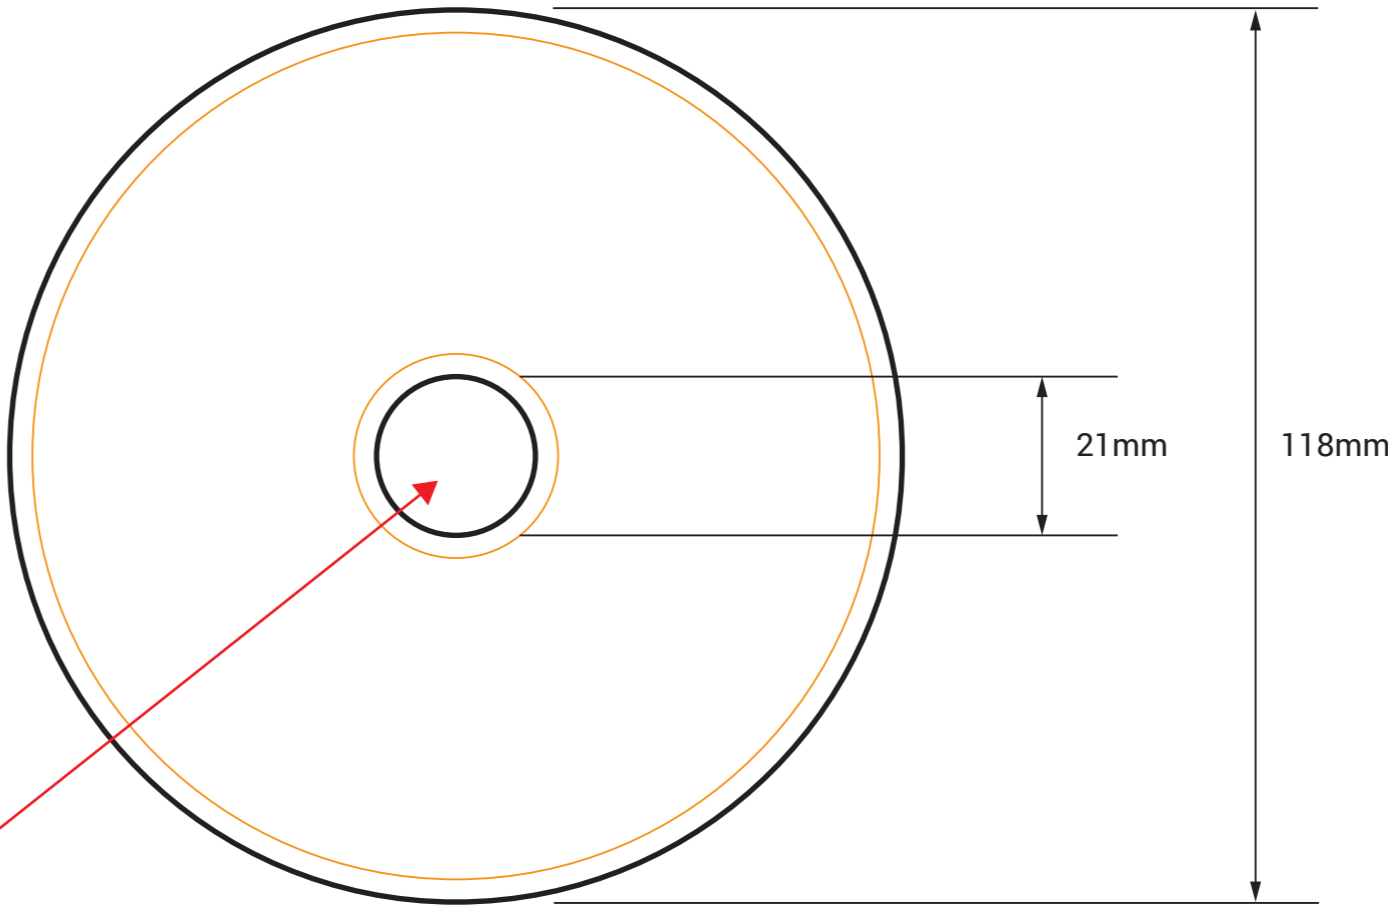

DUPLICATED CD or DVD

- For runs less than 500 units
- White base
- Full colour print

BASIC PRINT

Up to 1/3 of the disc surface printed

FULL PRINT

1/3 or more of the disc surface printed

UV GLOSS COAT

Recommended for dark or black artwork

**DO NOT CROP ARTWORK
OUT OF INNER CIRCLE**

OUTER EDGE	INNER EDGE	SAFETY OUTER EDGE	SAFETY INNER EDGE
Diameter 118mm	Diameter 21mm	Diameter 112mm	Diameter 27mm

! DO NOT INCLUDE THE TEMPLATE OR ANY OTHER NON-PRINT INFO IN THE FINAL PRINT READY PDF ART FILE.