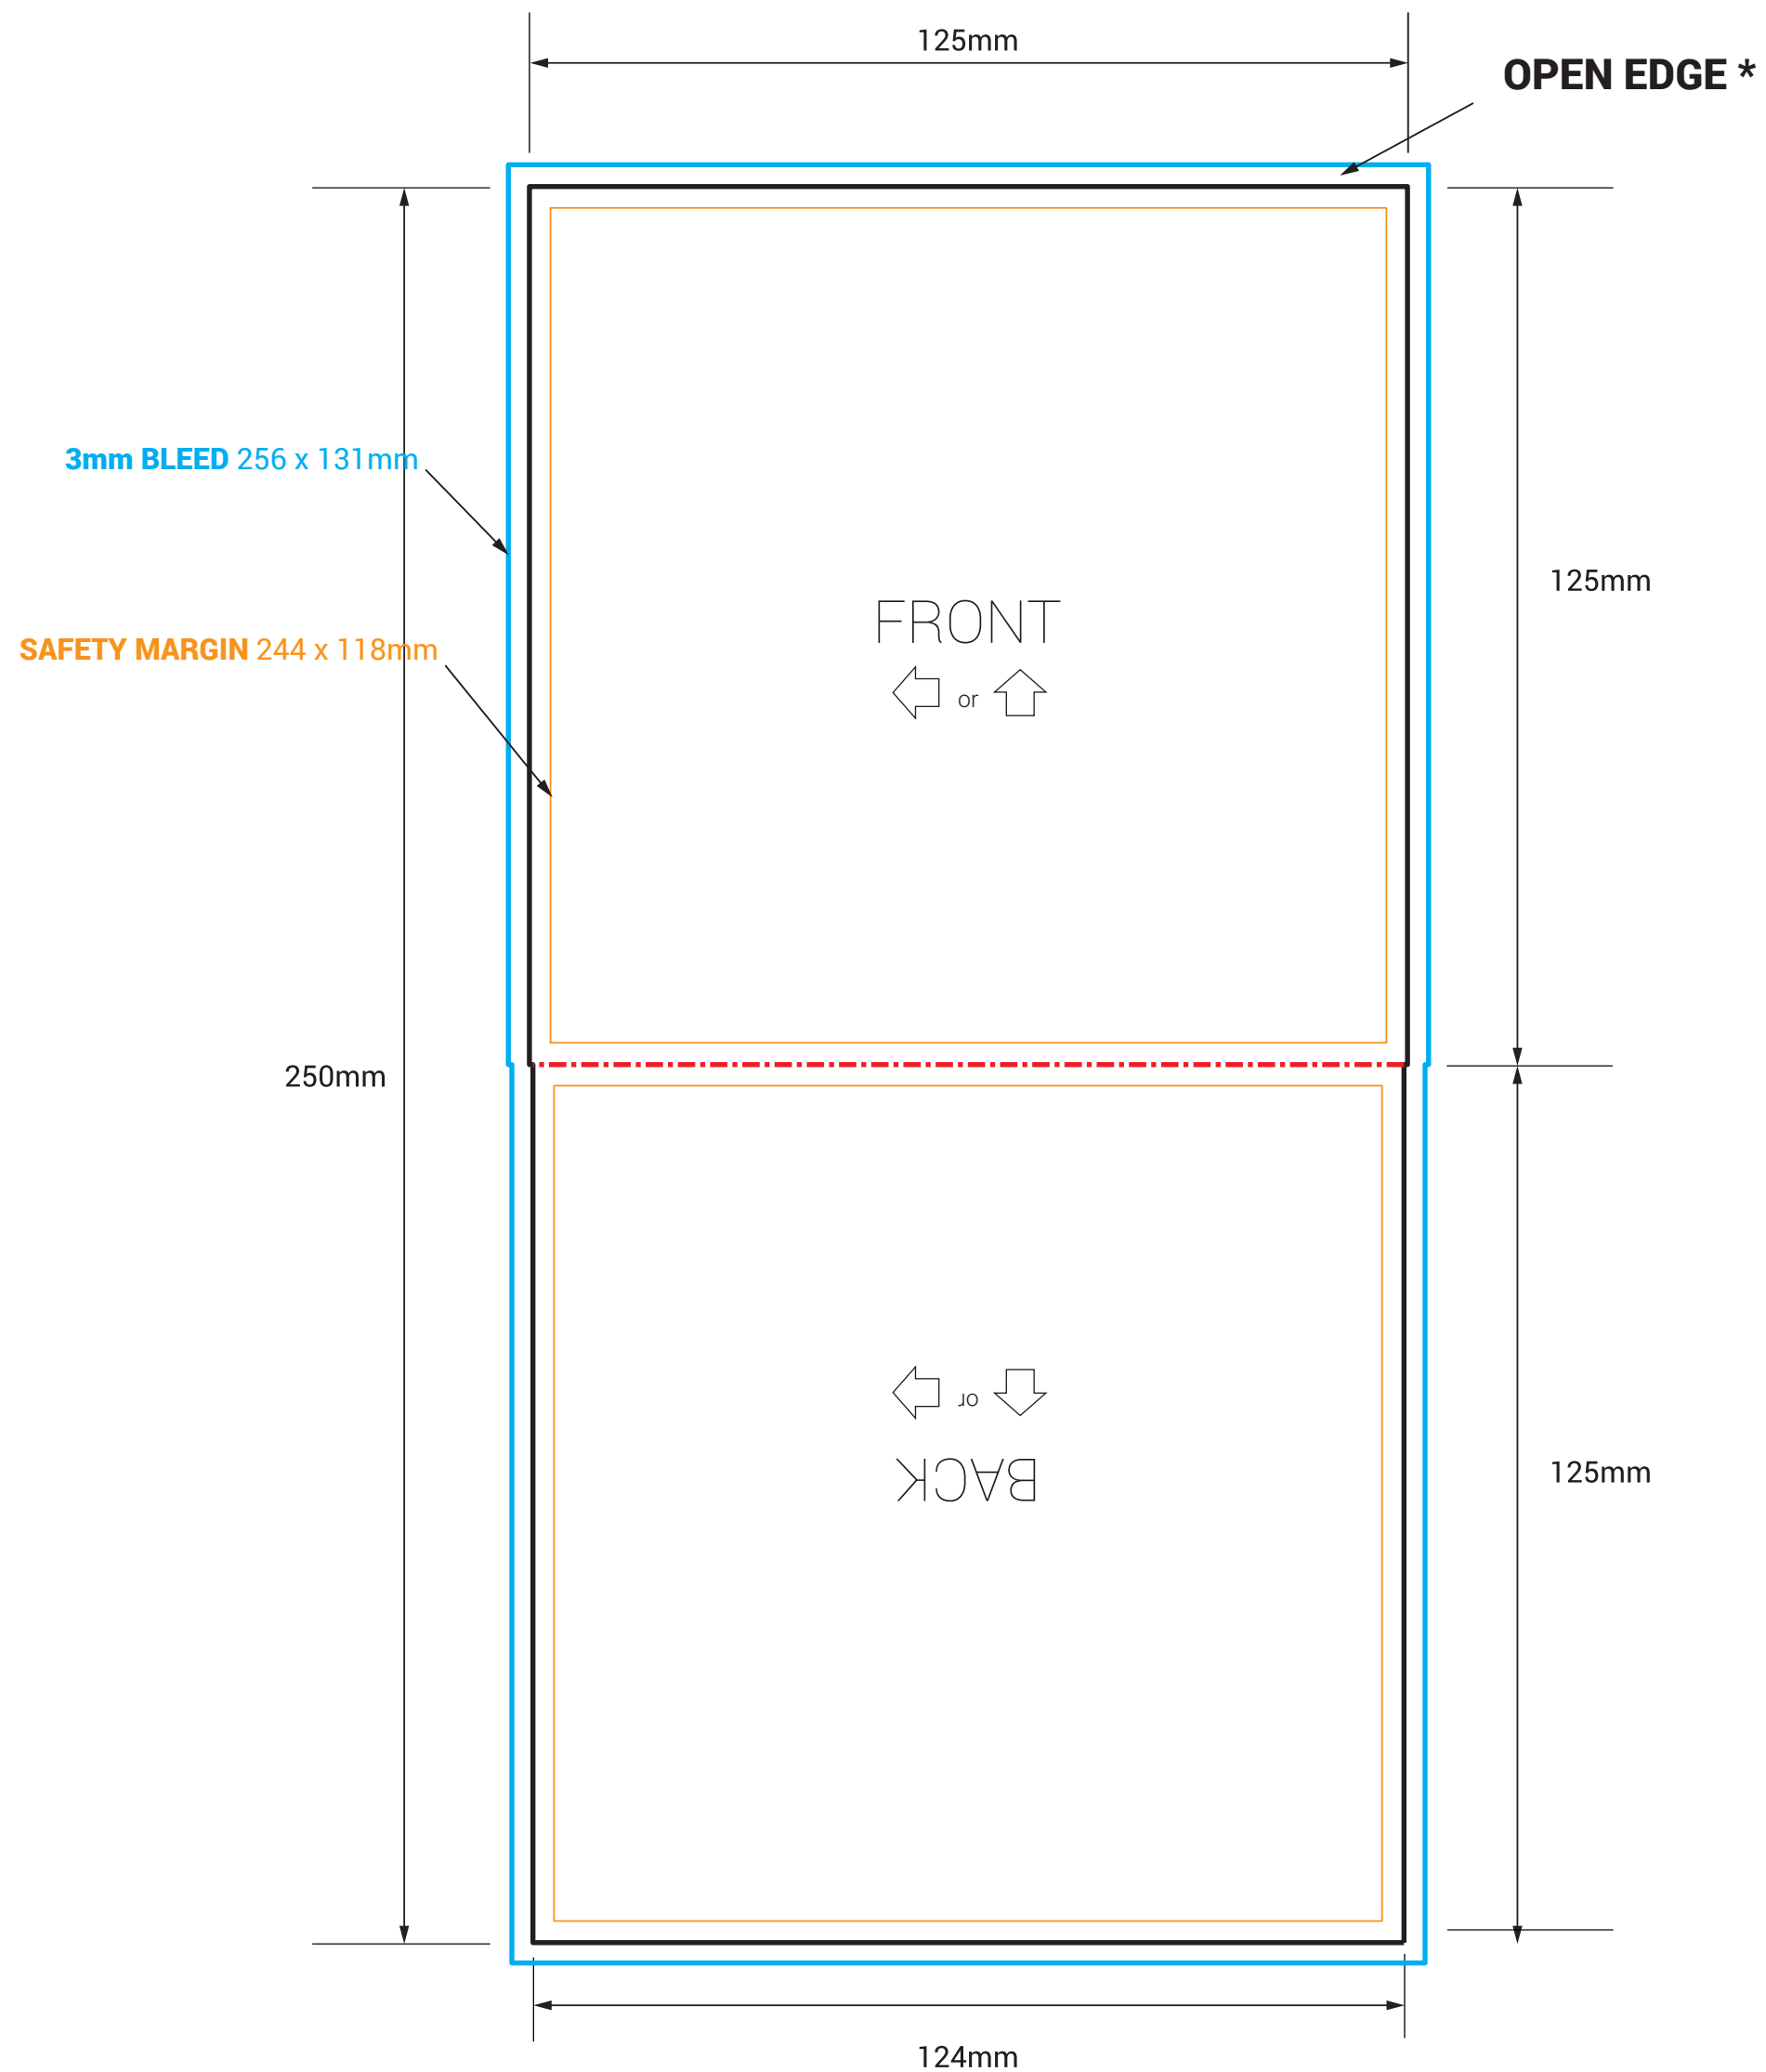

CARDSLEEVE

*Orientate artwork based on opening preference

! DO NOT INCLUDE THE TEMPLATE OR ANY OTHER NON-PRINT INFO IN THE FINAL PRINT READY PDF ART FILE.

IMPORTANT

- IMPORTANT INFO SHOULD MUST BE INSIDE SAFETY MARGINS
- FINAL ART MUST HAVE 3MM BLEED ON EACH CUT EDGE
- FINAL ART MUST BE CMYK AND 300 DPI
- PLEASE OUTLINE ALL FONTS
- SAVE ART AS PRINT READY PDF (Acrobat 6.0 (PDF 1.5) or higher)

- CUT
- FOLD
- BLEED
- SAFETY